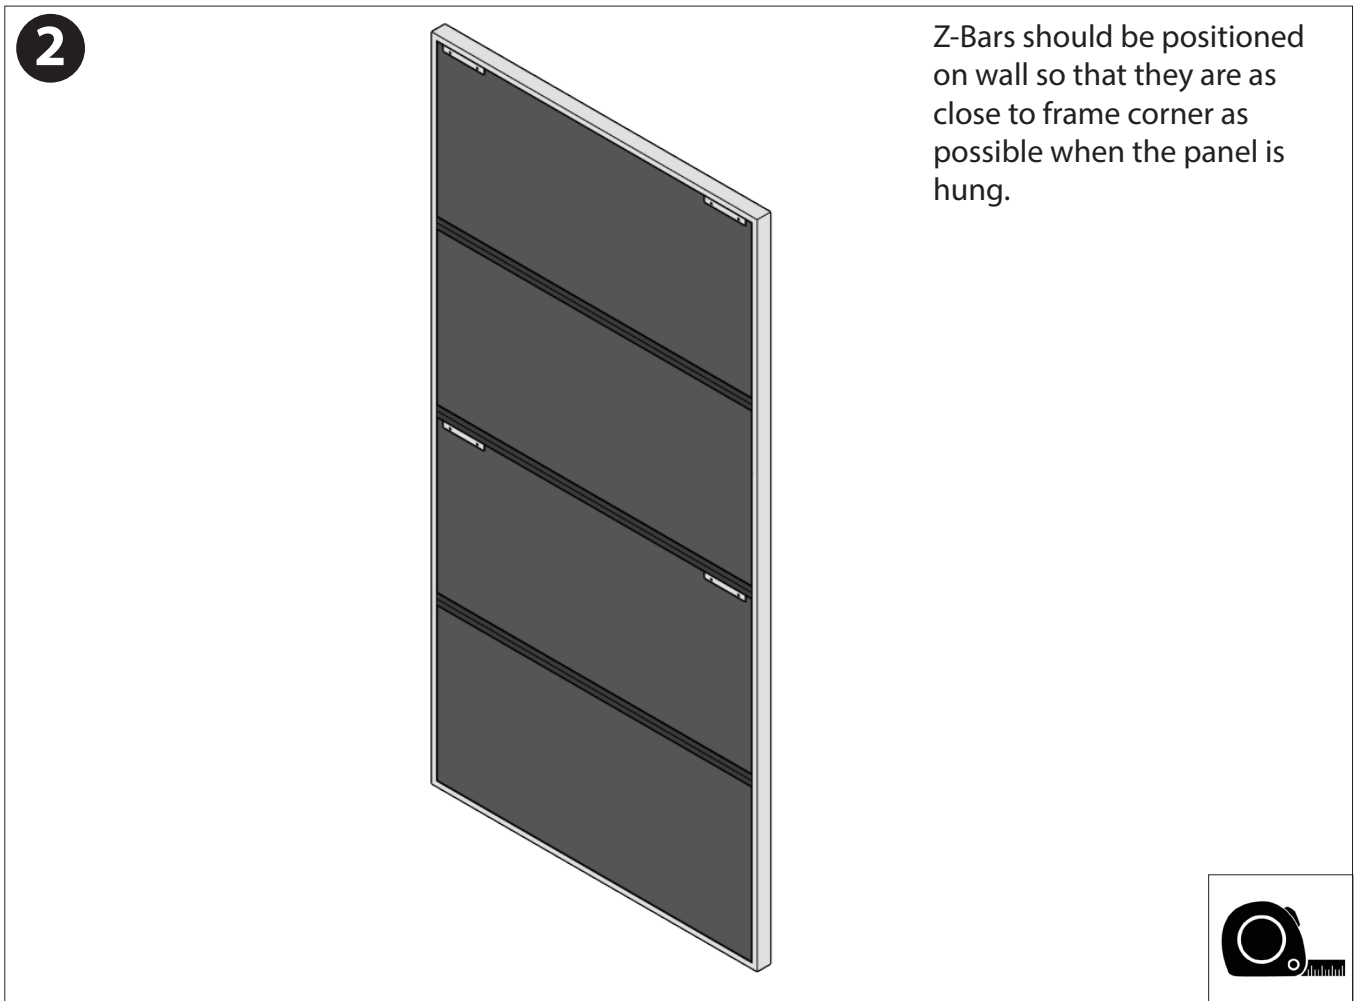

# Z-Bar Installation Instructions: AUDIMUTE ACOUSTIC PANELS

Z-Bar: For acoustic panel sizes that are larger than 4' x 4'.

# Z-Bar Installation Instructions: AUDIMUTE ACOUSTIC PANELS

Z-Bar (continued): For acoustic panel sizes that are larger than 4' x 4'.